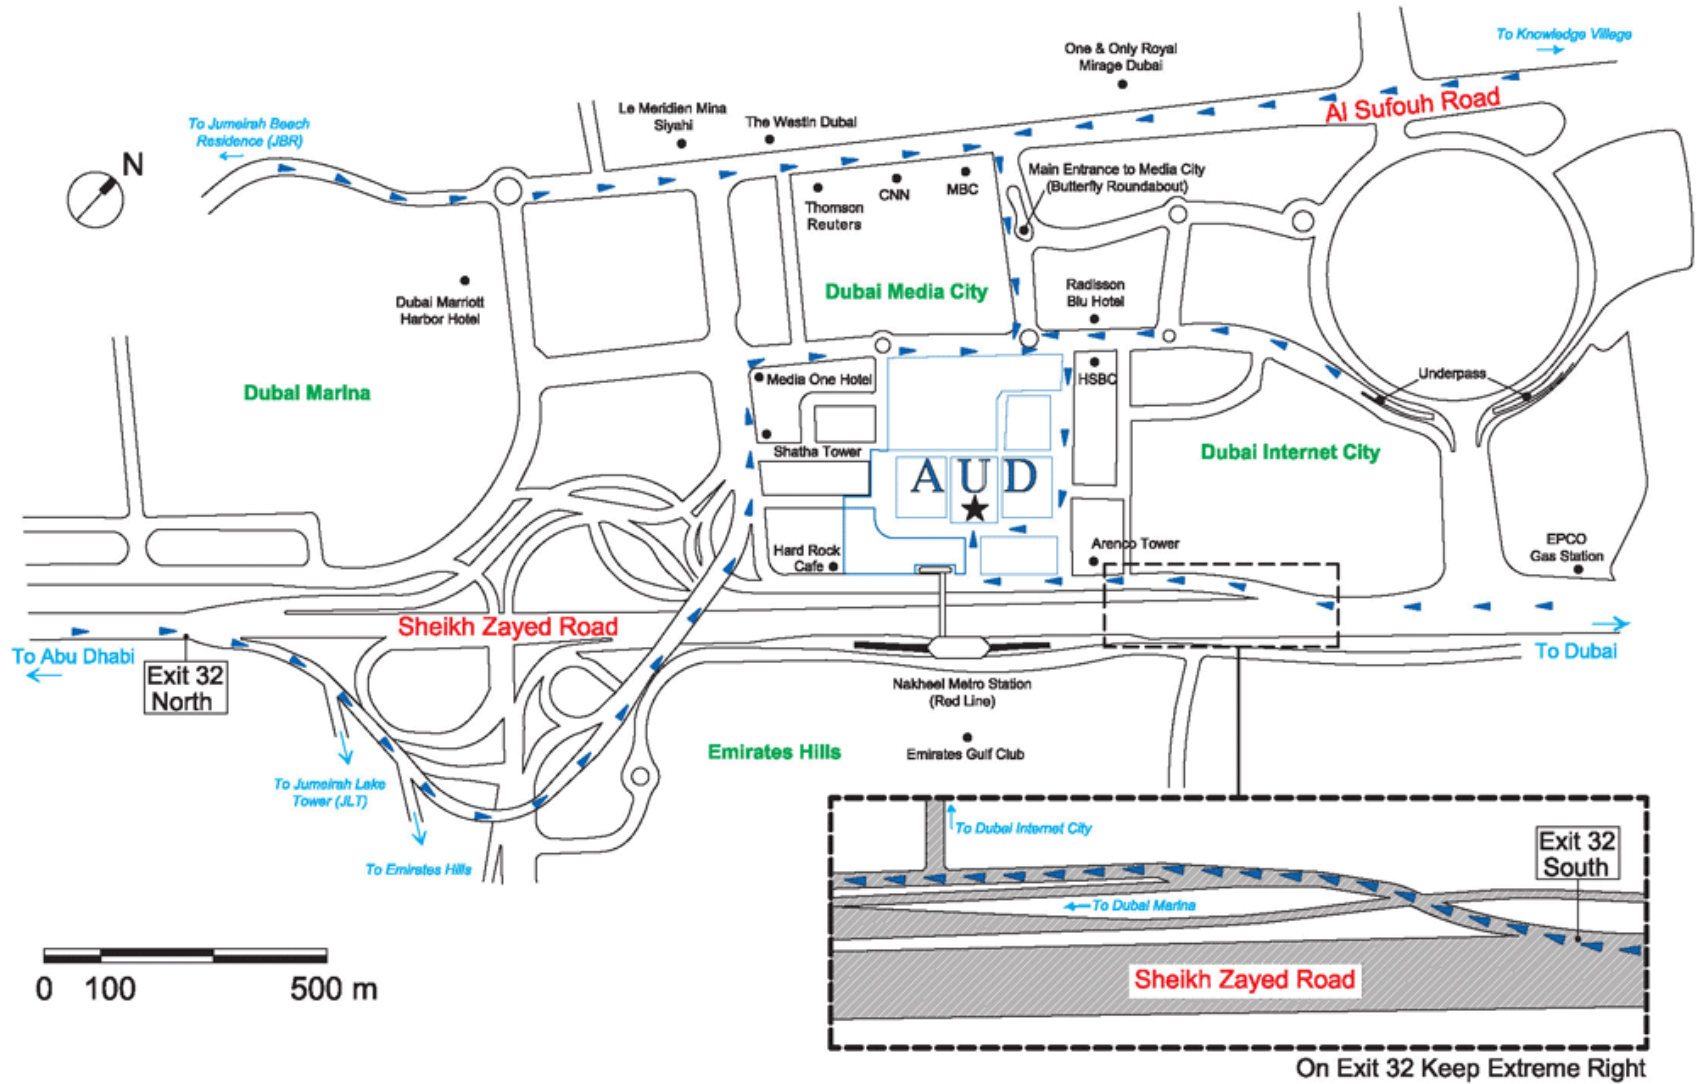

AMERICAN UNIVERSITY IN DUBAI Location Map

THE AMERICAN UNIVERSITY IN DUBAI LOCATION MAP

DRIVING DIRECTIONS

Coming from Dubai/Sharjah

- Take Sheikh Zayed Road (Highway E-11) toward Abu Dhabi/Jebel Ali
- Go past the Mall of the Emirates and Palm Jumeirah exits. Do NOT take Exit 36 or Exit 35.
- Take **Exit 32 – AUD/AI Marsa/AI Nassim St. and keep extreme right** toward Media City and AUD. The American University in Dubai is on the right, past Internet City.
- The security staff at the main gate will point you toward the Engineering Building parking.

Coming from Abu Dhabi/Jebel Ali

- Take Sheikh Zayed Road (Highway E-11) toward Dubai
- Past Jebel Ali and Ibn Battuta Mall, you will see the Dubai Marina district on the left, and Jumeirah Lake Towers on the right.
- Take **Exit 32** toward AUD, Emirates Hills, and Dubai Marina.
- Follow the signs to AUD, keeping left at the first two forks, then right.
- Enter Media City, and turn right at the second roundabout, opposite the Radisson Blu Hotel.
- Turn right onto the AUD parking lot.
- The security staff at the main gate will point you toward the Engineering Building parking.

Coming from Knowledge Village or Dubai Marina

- Take Al-Sufouh Road to Media City.
- Take a turn into Media City, next to Arjaan Hotel. (i.e., turn right if you are coming from the Marina, or left at the traffic light if you are coming from Al-Sufouh or Knowledge Village).
- Go straight past the first roundabout
- Turn left at the second roundabout (T-intersection), followed by an immediate right.
- Turn right onto the AUD parking lot.
- The security staff at the main gate will point you toward the Engineering Building parking.

Coming by Metro

- Take the Dubai Metro Red Line to Station 35 (Nakheel).
- Follow the signs to Sheikh Zayed Road (South), which exits at AUD's main gate.